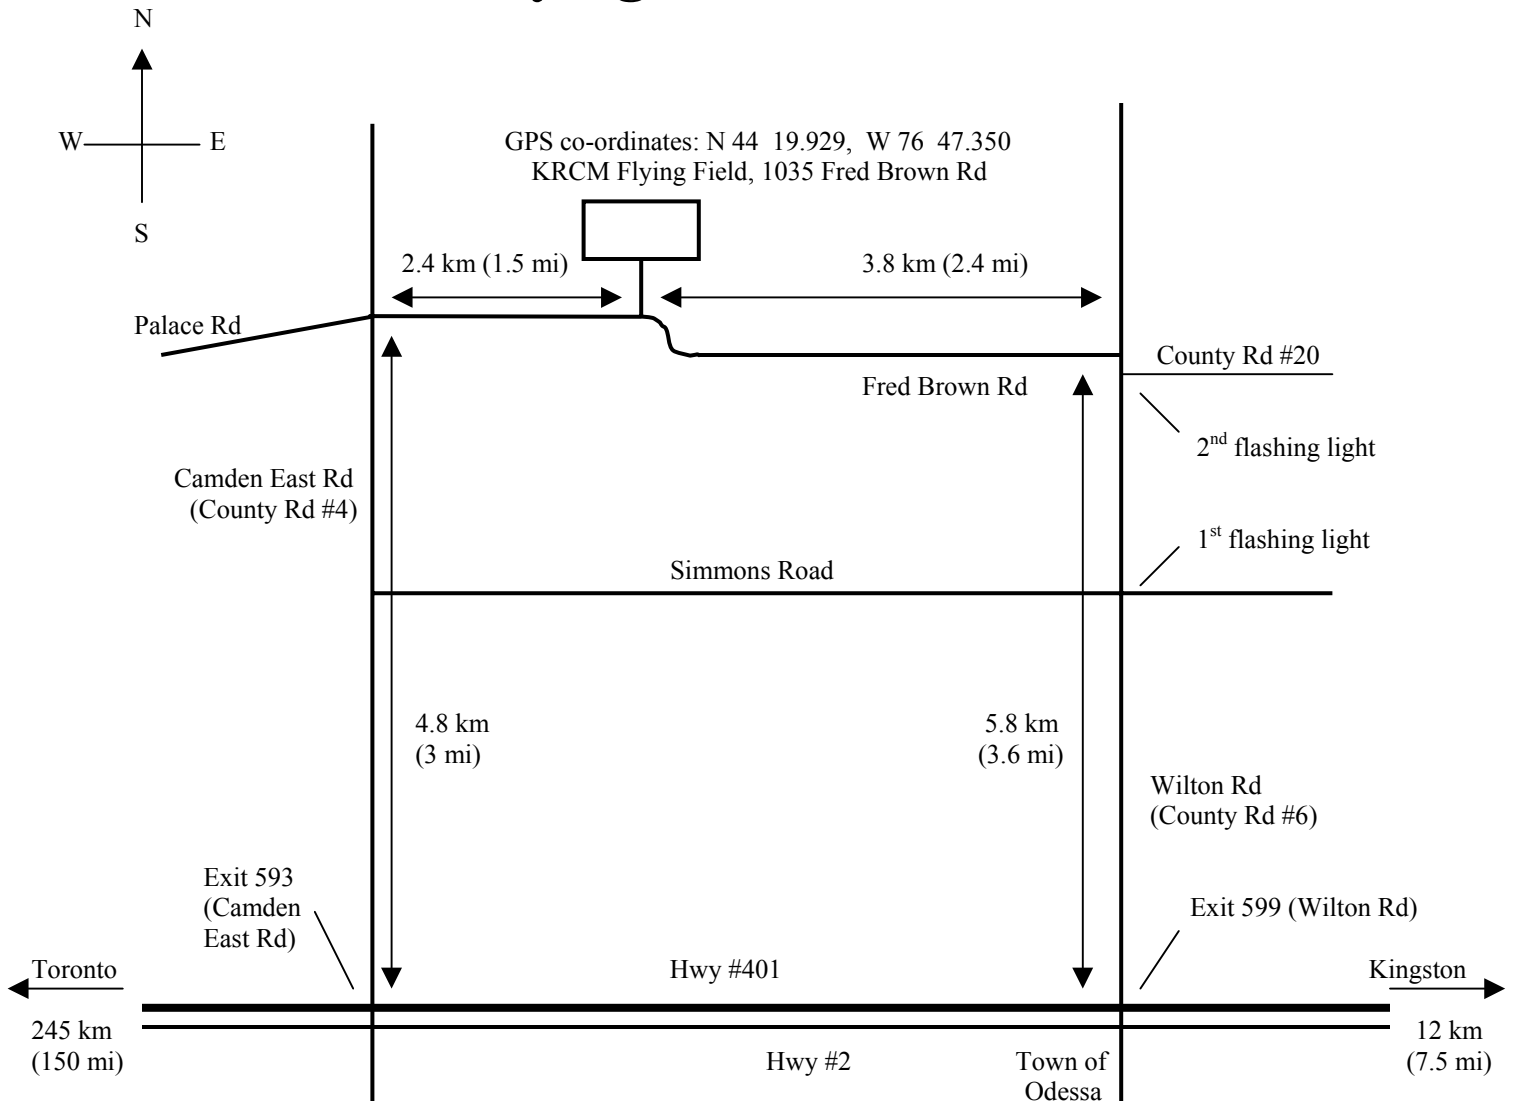

Kingston Radio Control Modellers

Flying Field Location

Directions:

(From East)

-West on Hwy. 401 to Wilton Road (County Rd. #6, Exit 599).

This exit is 12 km (7.5 mi) west of Hwy 38, exit 611.

-North on Wilton Road 5.8 km (3.6 mi) to Fred Brown Rd. (1st left after 2nd flashing light).

-West on Fred Brown Road 3.8 km (2.4 mi) to KRCM Field.

(From West)

-East on Hwy. 401 to Camden East Road (County Rd. #4, Exit 593).

This exit is 15 km (9.4 mi) east of Napanee.

-North on Camden East Road 4.8 km (3 mi) to Fred Brown Road. Turn right.

-East on Fred Brown Road 2.4 km (1.5 mi) to KRCM Field.